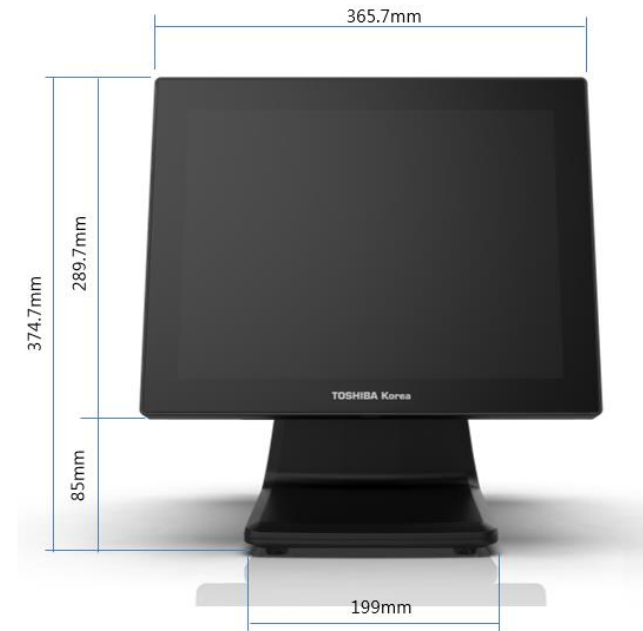

TOSHIBA KOREA

T20 POS System

T20 All-in-One POS System Technical Specifications

| FEATURES | |
|-----------------|--|
| Product Name | T20 |
| Models | ECB-KR, ECW-KR, E3B-KR, E3W-KR |
| CPU Support | ECB-KR, ECW-KR -Intel® Celeron® J6412 Base Frequency 2.0G, Quad-core, 10W E3B-KR, E3W-KR -Intel® Core i3-1125G4E Quad core 900 M~2.0G, 15W |
| Memory | ECX-KR : 4GB Memory (1 DIMM & Upgradeable) DDR4 E3X-KR : 4GB Memory (2 DIMM & Upgradeable) DDR4 |
| Storage | 128GB MSATA SSD |
| Ethernet | ECX-KR : Realtek® 1Gbps PCIe Ethernet Controller, RJ45 E3X-KR : Intel WGI219 LM Gigabit LAN chip |
| Speaker | Integrated Realtek ALC662/660/892 HD digital audio decoder |
| Audio | Line Out / MIC |
| Connectors | T20-ECX Series  <ul style="list-style-type: none"> - 1 VGA - 1 Headphone/MIC - Ethernet - 2 USB 3.0 - 3 USB 2.0 - 3 ComPort - 1 12V Monitor Power - 1 12V Power T20-E3X Series  <ul style="list-style-type: none"> - 1 VGA - 1 HDMI - 1 Headphone/MIC - Ethernet - 2 USB 3.0 - 3 USB 2.0 - 2 ComPort - 1 12V Monitor Power - 1 12V Power |
| Primary Display | 15-Inch 4:3 |
| Touchscreen | 10 Point PCAP Multi-Touch |

POS SYSTEM OUT-DIMENSION

T20-ECW-KR, T20-E3W-KR
TOSHIBA POS SYSTEM (15" + 15" WHITE DUAL TYPE)

T20-ECW-KR, T20-E3W-KR
TOSHIBA POS SYSTEM (15" + 15" WHITE DUAL TYPE)

T20-ECW-KR, T20-E3W-KR
TOSHIBA POS SYSTEM (WHITE DUAL TYPE)

T20-ECW-KR, T20-E3W-KR
TOSHIBA POS SYSTEM (15" + 15" WHITE DUAL TYPE)

T20-ECB-KR, T20-E3B-KR
TOSHIBA POS SYSTEM (Standard TYPE)

T20-ECB-KR, T20-E3B-KR
TOSHIBA POS SYSTEM (Standard TYPE)

T20-ECB-KR, T20-E3B-KR
TOSHIBA POS SYSTEM (Standard TYPE)

T20-ECB-KR, T20-E3B-KR
TOSHIBA POS SYSTEM (Standard TYPE)

T20-ECB-KR, T20-E3B-KR
TOSHIBA POS SYSTEM (15" + 9.7" BLACK DUAL TYPE)

T20-ECB-KR, T20-E3B-KR
TOSHIBA POS SYSTEM (15" + 15" BLACK DUAL TYPE)

T20-ECB-KR, T20-E3B-KR
TOSHIBA POS SYSTEM (15" + 15" BLACK DUAL TYPE)