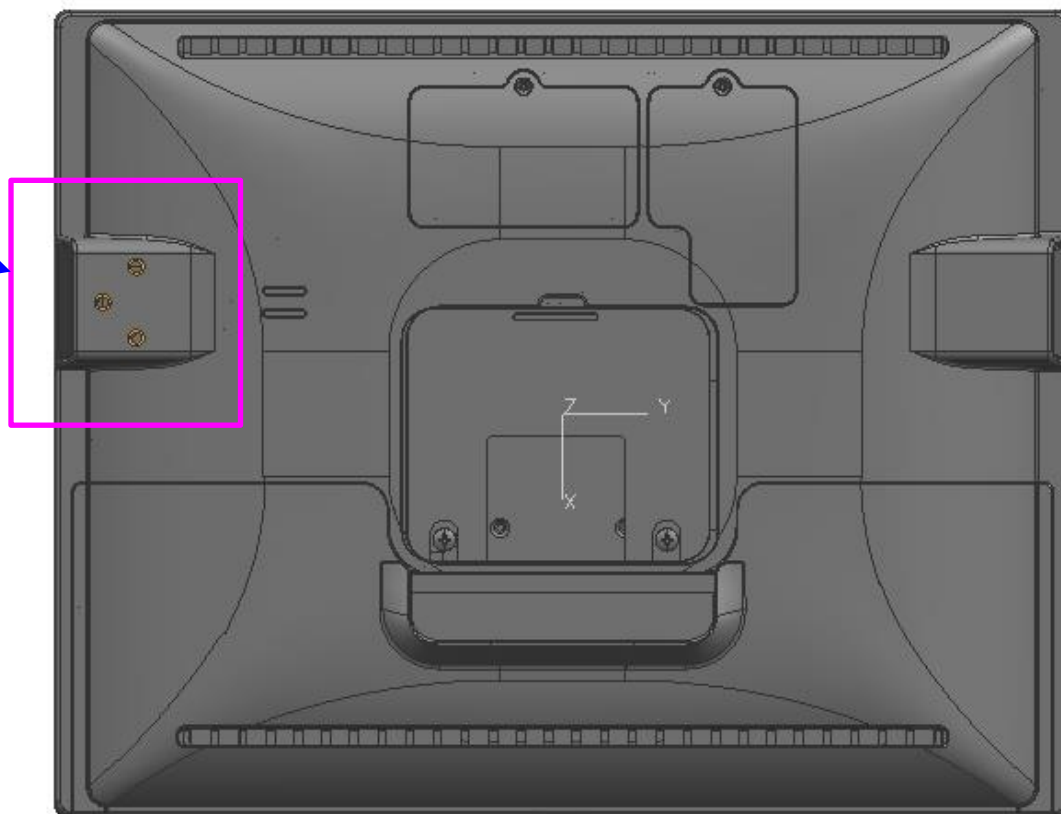

POS SYSTEM OUT-DIMENSION

T20-ECW-KR, T20-E3W-KR
TOSHIBA POS SYSTEM (15" + 15" WHITE DUAL TYPE)

T20-ECW-KR, T20-E3W-KR
TOSHIBA POS SYSTEM (15" + 15" WHITE DUAL TYPE)

T20-ECW-KR, T20-E3W-KR
TOSHIBA POS SYSTEM (WHITE DUAL TYPE)

T20-ECW-KR, T20-E3W-KR
TOSHIBA POS SYSTEM (15" + 15" WHITE DUAL TYPE)

T20-ECB-KR, T20-E3B-KR
TOSHIBA POS SYSTEM (Standard TYPE)

T20-ECB-KR, T20-E3B-KR
TOSHIBA POS SYSTEM (Standard TYPE)

T20-ECB-KR, T20-E3B-KR
TOSHIBA POS SYSTEM (Standard TYPE)

T20-ECB-KR, T20-E3B-KR
TOSHIBA POS SYSTEM (Standard TYPE)

T20-ECB-KR, T20-E3B-KR
TOSHIBA POS SYSTEM (15" + 9.7" BLACK DUAL TYPE)

T20-ECB-KR, T20-E3B-KR
TOSHIBA POS SYSTEM (15" + 15" BLACK DUAL TYPE)

T20-ECB-KR, T20-E3B-KR
TOSHIBA POS SYSTEM (15" + 15" BLACK DUAL TYPE)

T20 Series IC Reader 장착

T형 브라켓을 이용하여 다양한
결제단말기 장착

T20(TOSHIBA)

결제용 동글이 부착형 디자인

T20(TOSHIBA)

결제용 동글이 부착형 디자인

T20(TOSHIBA)
결제용 동글이 부착형 디자인