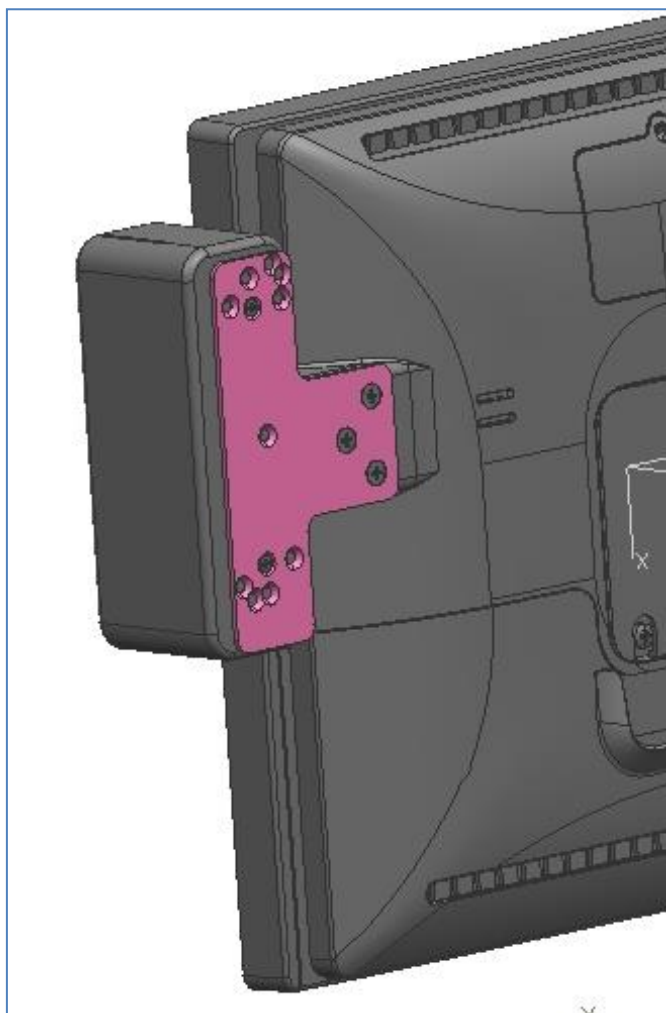

POS SYSTEM OUT-DIMENSION

T20-ECW-KR, T20-E3W-KR
TOSHIBA POS SYSTEM (15" + 15" WHITE DUAL TYPE)

T20-ECW-KR, T20-E3W-KR
TOSHIBA POS SYSTEM (15" + 15" WHITE DUAL TYPE)

T20-ECW-KR, T20-E3W-KR
TOSHIBA POS SYSTEM (WHITE DUAL TYPE)

T20-ECW-KR, T20-E3W-KR
TOSHIBA POS SYSTEM (15" + 15" WHITE DUAL TYPE)

T20-ECB-KR, T20-E3B-KR
TOSHIBA POS SYSTEM (Standard TYPE)

T20-ECB-KR, T20-E3B-KR
TOSHIBA POS SYSTEM (Standard TYPE)

T20-ECB-KR, T20-E3B-KR
TOSHIBA POS SYSTEM (Standard TYPE)

T20-ECB-KR, T20-E3B-KR
TOSHIBA POS SYSTEM (Standard TYPE)

T20-ECB-KR, T20-E3B-KR
TOSHIBA POS SYSTEM (15" + 9.7" BLACK DUAL TYPE)

T20-ECB-KR, T20-E3B-KR
TOSHIBA POS SYSTEM (15" + 15" BLACK DUAL TYPE)

T20-ECB-KR, T20-E3B-KR
TOSHIBA POS SYSTEM (15" + 15" BLACK DUAL TYPE)

T20 Series IC Reader 장착

T형 브라켓을 이용하여 다양한
결제단말기 장착

T20(TOSHIBA)

결제용 동글이 부착형 디자인

T20(TOSHIBA)

결제용 동글이 부착형 디자인

T20(TOSHIBA)
결제용 동글이 부착형 디자인